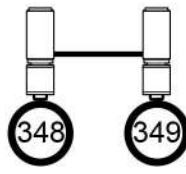

MA2 DMX-IN	Dmx Address
House Light	X-512
Led service Light	X-511

ID Number	Fixture	DMX Address
1	ETC S4LED S3 25°/50°	1
2	ETC S4LED S3 25°/50°	13
3	ETC S4LED S3 15°/30°	25
4	ETC S4LED S3 15°/30°	37
5	ETC S4LED S3 15°/30°	49
6	ETC S4LED S3 15°/30°	61
7	ETC S4LED S3 15°/30°	73
8	ETC S4LED S3 15°/30°	85
9	ETC S4LED S3 15°/30°	97
10	ETC S4LED S3 15°/30°	109
11	ETC S4LED S3 15°/30°	121
12	ETC S4LED S3 15°/30°	133
13	ETC S4LED S3 25°/50°	145
14	ETC S4LED S3 25°/50°	157
15	ETC S4LED S3 25°/50°	169
16	ETC S4LED S3 25°/50°	181
101	Robe T1 Profile	200
102	Robe T1 Profile	253
103	Robe T1 Profile	306
104	Robe T1 Profile	359

**Symbol Key**

-  Robe T1 Profile
-  ETC S4 S3 Lustr X8 Zoom 25°/50°
-  ETC S4 S3 Lustr X8 Zoom 15°/30°
-  ADB Profile 2Kw 13°/36°

DSR STAGE

STAGE DSL

FOH

FOH

Sala Grande  
Teatro Comunale di Bolzano  
Piazza Verdi 40  
39100 Bolzano