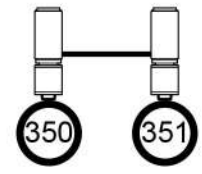

MA2 DMX-IN	Dmx Address
House Light	X-512
Led service Light	X-511

ID Number	Fixture	DMX Address
1	ETC S4LED S3 25°/50°	1
2	ETC S4LED S3 25°/50°	13
3	ETC S4LED S3 15°/30°	25
4	ETC S4LED S3 15°/30°	37
5	ETC S4LED S3 15°/30°	49
6	ETC S4LED S3 15°/30°	61
7	ETC S4LED S3 15°/30°	73
8	ETC S4LED S3 15°/30°	85
9	ETC S4LED S3 15°/30°	97
10	ETC S4LED S3 15°/30°	109
11	ETC S4LED S3 15°/30°	121
12	ETC S4LED S3 15°/30°	133
13	ETC S4LED S3 25°/50°	145
14	ETC S4LED S3 25°/50°	157
15	ETC S4LED S3 25°/50°	169
16	ETC S4LED S3 25°/50°	181
101	Robe T1 Profile	200
102	Robe T1 Profile	253
103	Robe T1 Profile	306
104	Robe T1 Profile	359

**Symbol Key**

-  Robe T1 Profile
-  ETC S4 S3 Lustr X8 Zoom 25°/50°
-  ETC S4 S3 Lustr X8 Zoom 15°/30°
-  ADB Profile 2Kw 13°/36°

DSR STAGE

STAGE DSL

FOH

FOH

Sala Grande  
Teatro Comunale di Bolzano  
Piazza Verdi 40  
39100 Bolzano