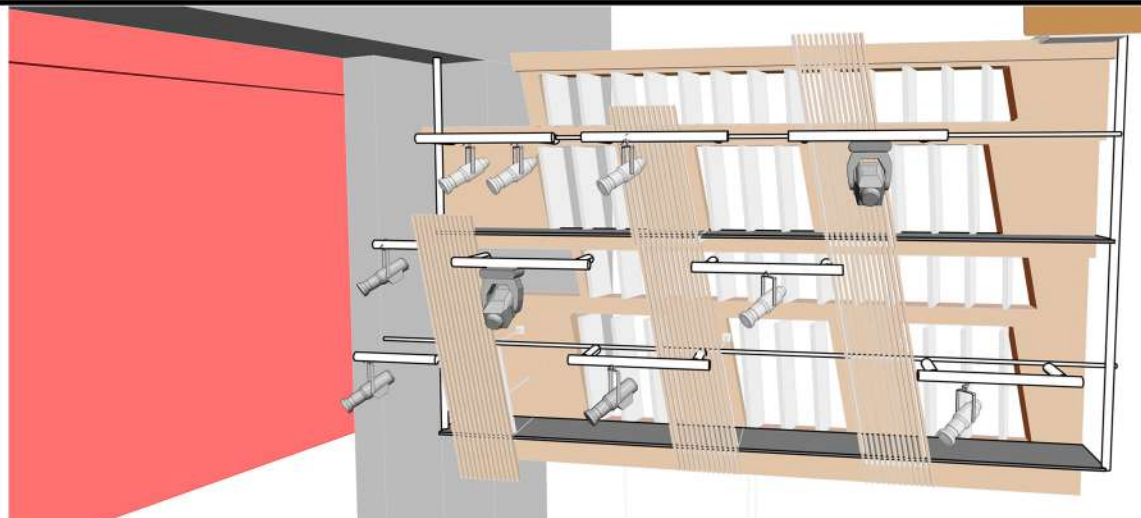

ETC S4 LED SERIES 3

DMX ID ▶	Direct (Daylight HDR)	Direct (Lustr X8)	Expanded	Studio	3 Ch RGB	1 Channel
1	Intensity	Intensity	Intensity	Intensity	Red	Intensity
2	Deep Red	Deep Red	CCT*	CCT*	Green	
3	Red	Red	Tint*	Tint*	Blue	
4	Mint	Amber	Tuning*	Tuning*		
5	Cyan	Lime	Mix*	Strobe*		
6	Blue	Green	Red	Curve*		
7	Indigo	Cyan	Green	Fan*		
8	Strobe*	Blue	Blue			
9	Curve*	Indigo	Strobe*			
10	Fan*	Strobe*	Curve*			
11		Curve*	Fan*			
12		Fan*				

MA2 DMX-IN	Dmx Address
House Light	X-512
Led service Light	X-511

ID Number	Fixture	DMX Address
1	ETC S4LED S3 25°/50°	1
2	ETC S4LED S3 25°/50°	13
3	ETC S4LED S3 15°/30°	25
4	ETC S4LED S3 15°/30°	37
5	ETC S4LED S3 15°/30°	49
6	ETC S4LED S3 15°/30°	61
7	ETC S4LED S3 15°/30°	73
8	ETC S4LED S3 15°/30°	85
9	ETC S4LED S3 15°/30°	97
10	ETC S4LED S3 15°/30°	109
11	ETC S4LED S3 15°/30°	121
12	ETC S4LED S3 15°/30°	133
13	ETC S4LED S3 25°/50°	145
14	ETC S4LED S3 25°/50°	157
15	ETC S4LED S3 25°/50°	169
16	ETC S4LED S3 25°/50°	181
101	Robe T1 Profile	200
102	Robe T1 Profile	253
103	Robe T1 Profile	306
104	Robe T1 Profile	359

**Symbol Key**

-  Robe T1 Profile
-  ETC S4 S3 Lustr X8 Zoom 25°/50°
-  ETC S4 S3 Lustr X8 Zoom 15°/30°
-  ADB Profile 2Kw 13°/36°

DSR STAGE

STAGE DSL

FOH

FOH

Sala Grande  
Teatro Comunale di Bolzano  
Piazza Verdi 40  
39100 Bolzano

V 2.1  
25 giugno 2023

Scale: 1:100