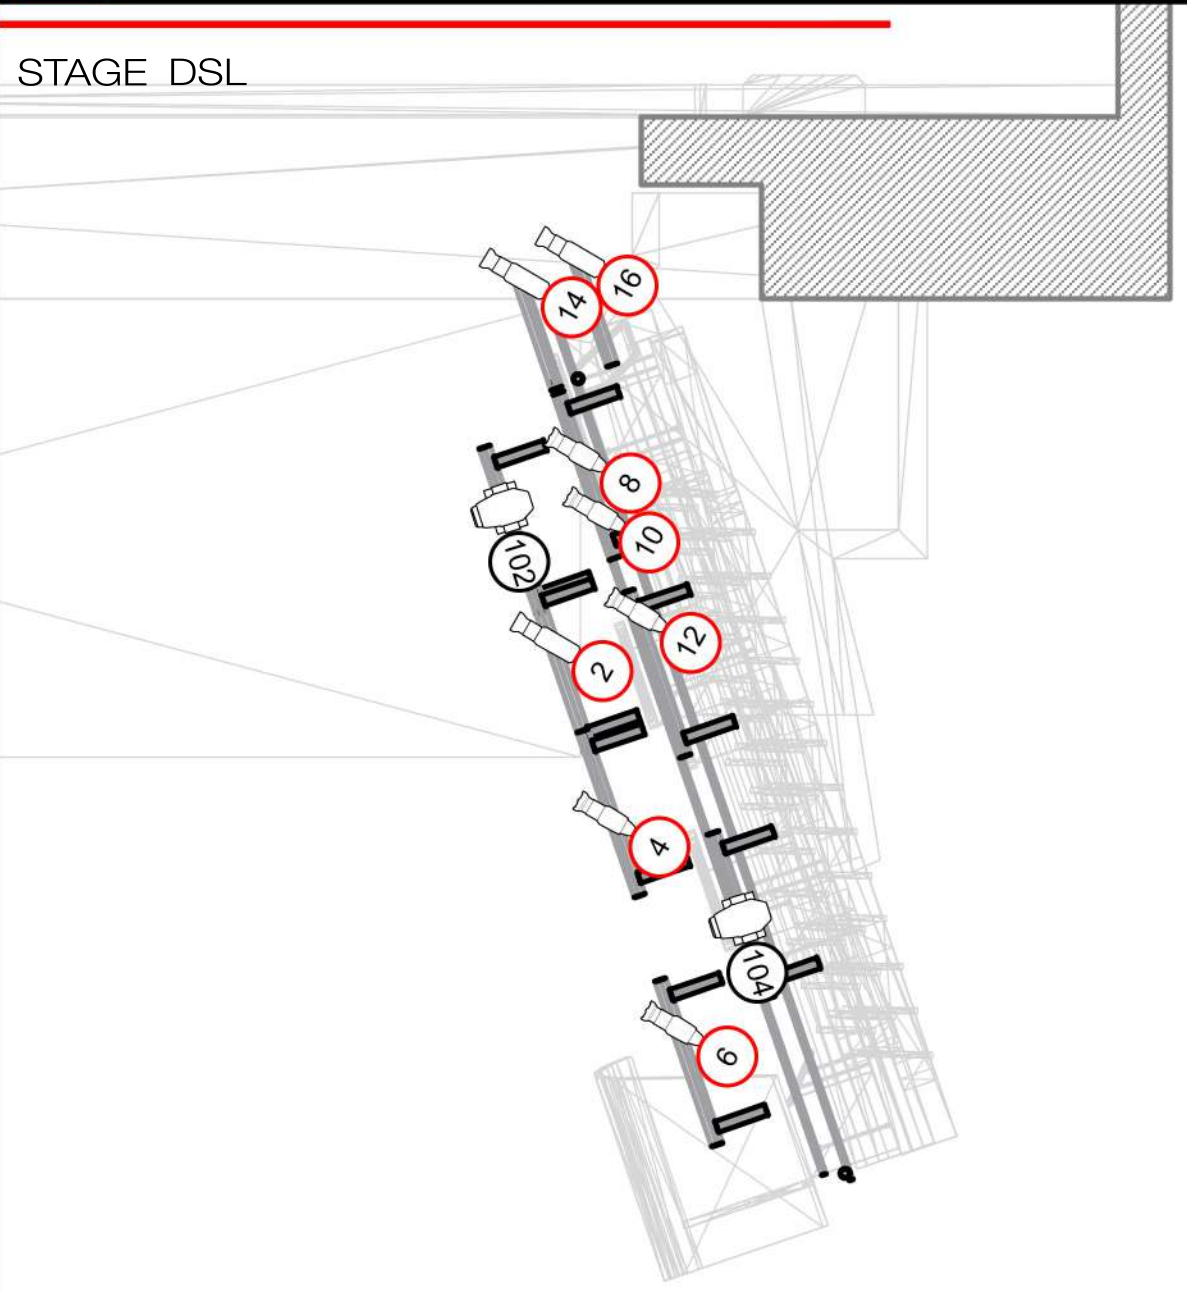

ETC S4 LED SERIES 3

DMX ID ▶	Direct (Daylight HDR)	Direct (Lustr X8)	Expanded	Studio	3 Ch RGB	1 Channel
1	Intensity	Intensity	Intensity	Intensity	Red	Intensity
2	Deep Red	Deep Red	CCT*	CCT*	Green	
3	Red	Red	Tint*	Tint*	Blue	
4	Mint	Amber	Tuning*	Tuning*		
5	Cyan	Lime	Mix*	Strobe*		
6	Blue	Green	Red	Curve*		
7	Indigo	Cyan	Green	Fan*		
8	Strobe*	Blue	Blue			
9	Curve*	Indigo	Strobe*			
10	Fan*	Strobe*	Curve*			
11		Curve*	Fan*			
12		Fan*				

MA2 DMX-IN	Dmx Address
House Light	X-512
Led service Light	X-511

ID Number	Fixture	DMX Address
1	ETC S4LED S3 25°/50°	1
2	ETC S4LED S3 25°/50°	13
3	ETC S4LED S3 15°/30°	25
4	ETC S4LED S3 15°/30°	37
5	ETC S4LED S3 15°/30°	49
6	ETC S4LED S3 15°/30°	61
7	ETC S4LED S3 15°/30°	73
8	ETC S4LED S3 15°/30°	85
9	ETC S4LED S3 15°/30°	97
10	ETC S4LED S3 15°/30°	109
11	ETC S4LED S3 15°/30°	121
12	ETC S4LED S3 15°/30°	133
13	ETC S4LED S3 25°/50°	145
14	ETC S4LED S3 25°/50°	157
15	ETC S4LED S3 25°/50°	169
16	ETC S4LED S3 25°/50°	181
101	Robe T1 Profile	200
102	Robe T1 Profile	253
103	Robe T1 Profile	306
104	Robe T1 Profile	359

**Symbol Key**

-  Robe T1 Profile
-  ETC S4 S3 Lustr X8 Zoom 25°/50°
-  ETC S4 S3 Lustr X8 Zoom 15°/30°
-  ADB Profile 2Kw 13°/36°

DSR STAGE

STAGE DSL

FOH

FOH

Sala Grande  
Teatro Comunale di Bolzano  
Piazza Verdi 40  
39100 Bolzano

V 2.1  
25 giugno 2023

Scale: 1:100