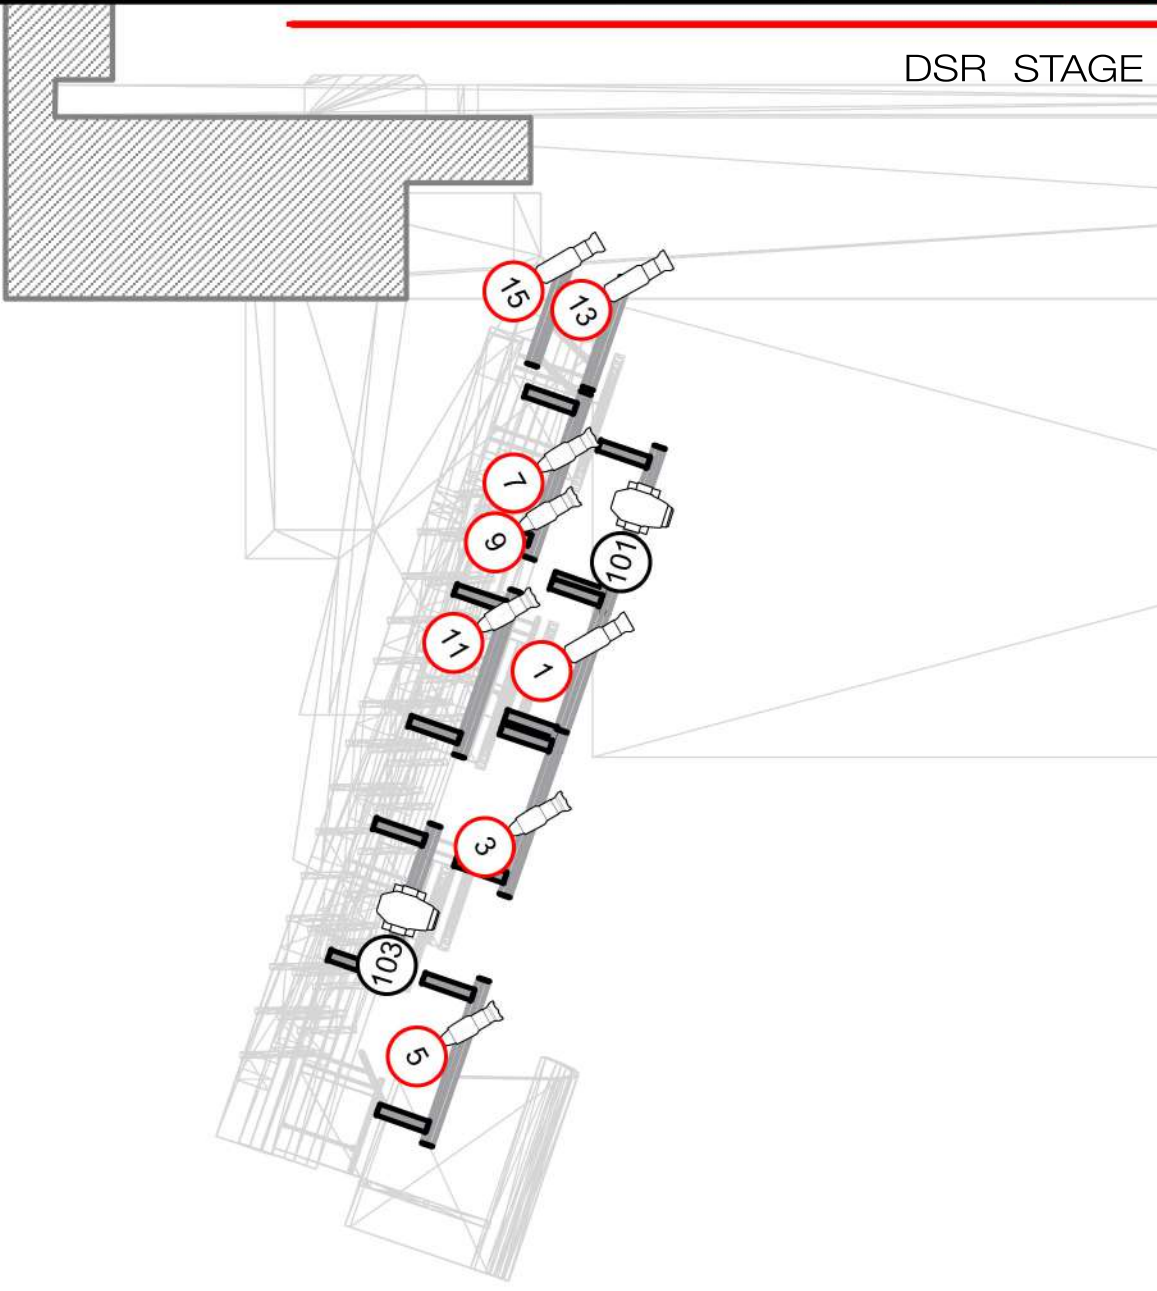

ETC S4 LED SERIES 3

DMX ID ▶	Direct (Daylight HDR)	Direct (Lustr X8)	Expanded	Studio	3 Ch RGB	1 Channel
1	Intensity	Intensity	Intensity	Intensity	Red	Intensity
2	Deep Red	Deep Red	CCT*	CCT*	Green	
3	Red	Red	Tint*	Tint*	Blue	
4	Mint	Amber	Tuning*	Tuning*		
5	Cyan	Lime	Mix*	Strobe*		
6	Blue	Green	Red	Curve*		
7	Indigo	Cyan	Green	Fan*		
8	Strobe*	Blue	Blue			
9	Curve*	Indigo	Strobe*			
10	Fan*	Strobe*	Curve*			
11		Curve*	Fan*			
12		Fan*				

MA2 DMX-IN	Dmx Address
House Light	X-512
Led service Light	X-511

ID Number	Fixture	DMX Address
1	ETC S4LED S3 25°/50°	1
2	ETC S4LED S3 25°/50°	13
3	ETC S4LED S3 15°/30°	25
4	ETC S4LED S3 15°/30°	37
5	ETC S4LED S3 15°/30°	49
6	ETC S4LED S3 15°/30°	61
7	ETC S4LED S3 15°/30°	73
8	ETC S4LED S3 15°/30°	85
9	ETC S4LED S3 15°/30°	97
10	ETC S4LED S3 15°/30°	109
11	ETC S4LED S3 15°/30°	121
12	ETC S4LED S3 15°/30°	133
13	ETC S4LED S3 25°/50°	145
14	ETC S4LED S3 25°/50°	157
15	ETC S4LED S3 25°/50°	169
16	ETC S4LED S3 25°/50°	181
101	Robe T1 Profile	200
102	Robe T1 Profile	253
103	Robe T1 Profile	306
104	Robe T1 Profile	359

**Symbol Key**

-  Robe T1 Profile
-  ETC S4 S3 Lustr X8 Zoom 25°/50°
-  ETC S4 S3 Lustr X8 Zoom 15°/30°
-  ADB Profile 2Kw 13°/36°

DSR STAGE

STAGE DSL

FOH

FOH

Sala Grande  
Teatro Comunale di Bolzano  
Piazza Verdi 40  
39100 Bolzano

V 2.1  
25 giugno 2023

Scale: 1:100